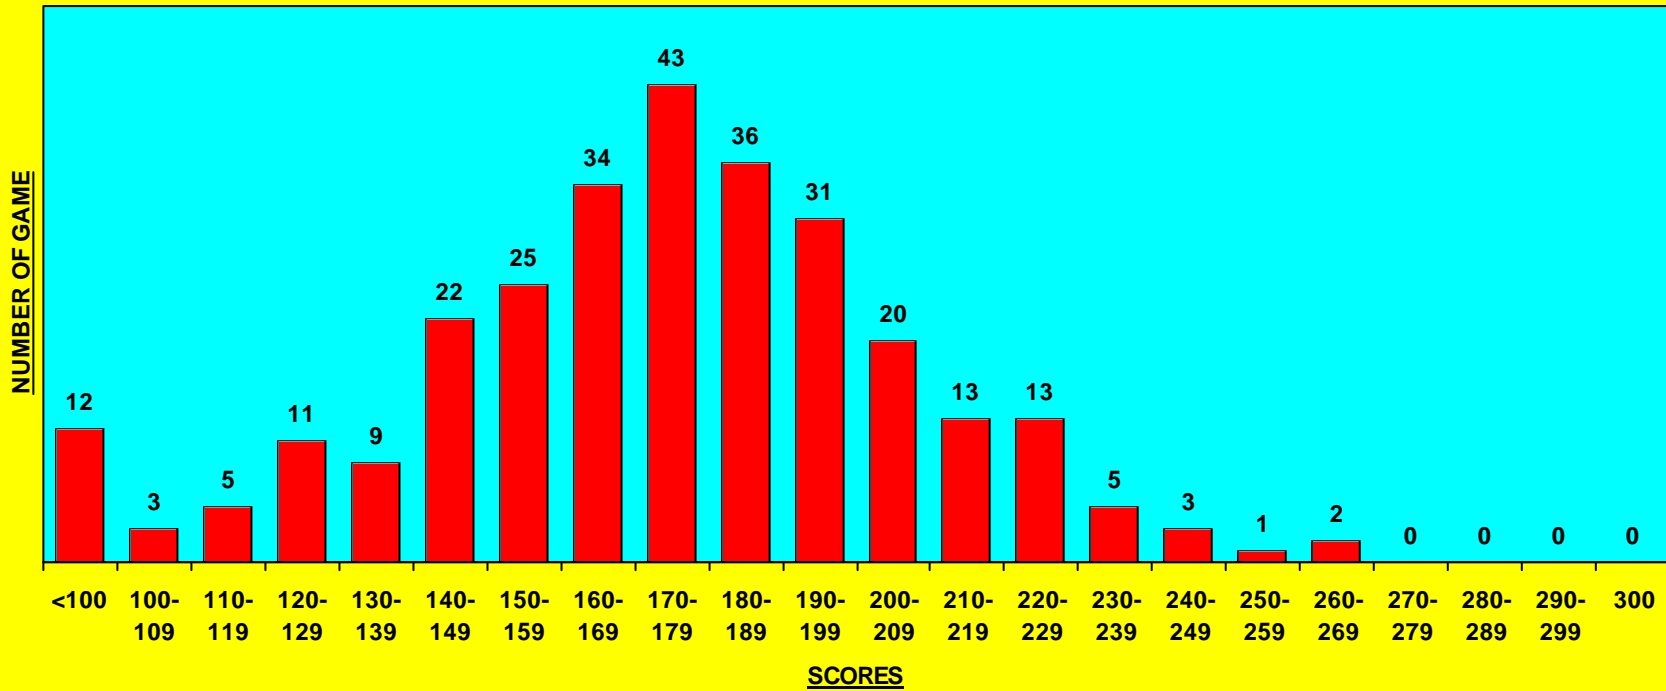

# U16 U24-WELSH OPEN 2011 ROUND ROBIN

MAX GAME = 197

AVERAGE THIS ROUND = 158

AVERAGE TOTAL = 135

<u>POS</u>	<u>NAME</u>	<u>GAME 1</u>		<u>GAME 2</u>		<u>GAME 3</u>		<u>TOTAL</u>	<u>TOTAL</u>	<u>GAMES</u>	<u>AVERAGE</u>
		<u>+HAND</u>	<u>BONUS</u>	<u>+HAND</u>	<u>BONUS</u>	<u>+HAND</u>	<u>BONUS</u>	<u>+HAND</u>	<u>+HAND</u>		
1	Hall Dominic	197	20	186	20	167	20	1638	2248	12	182.33
2	Clarke Josh	179	20	156		193	20	1518	2086	12	170.50
3	Gillespie Vicki	187		154	20	127		1549	2037	12	168.08
4	Lewis Josh	115		124		109		1151	1499	12	124.92

GAME 1 U16

Hall Dominic	197	20	Gillespie Vicki	187	
Clarke Josh	179	20	Lewis Josh	115	

GAME 3 U16

Gillespie Vicki	127		Clarke Josh	193	20
Hall Dominic	167	20	Lewis Josh	109	

GAME 2 U16

Clarke Josh	156		Hall Dominic	186	20
Lewis Josh	124		Gillespie Vicki	154	20

## U24-WELSH OPEN 2011 STATISTICS

TOTAL NUMBER OF BOWLERS ENTERED = 28

HIGH GAME ROUND 1 =	265	AVERAGE ROUND 1 =	172
HIGH GAME ROBIN =	269	AVERAGE ROBIN =	180
HIGH GAME OVERALL =	269	AVERAGE OVERALL =	173